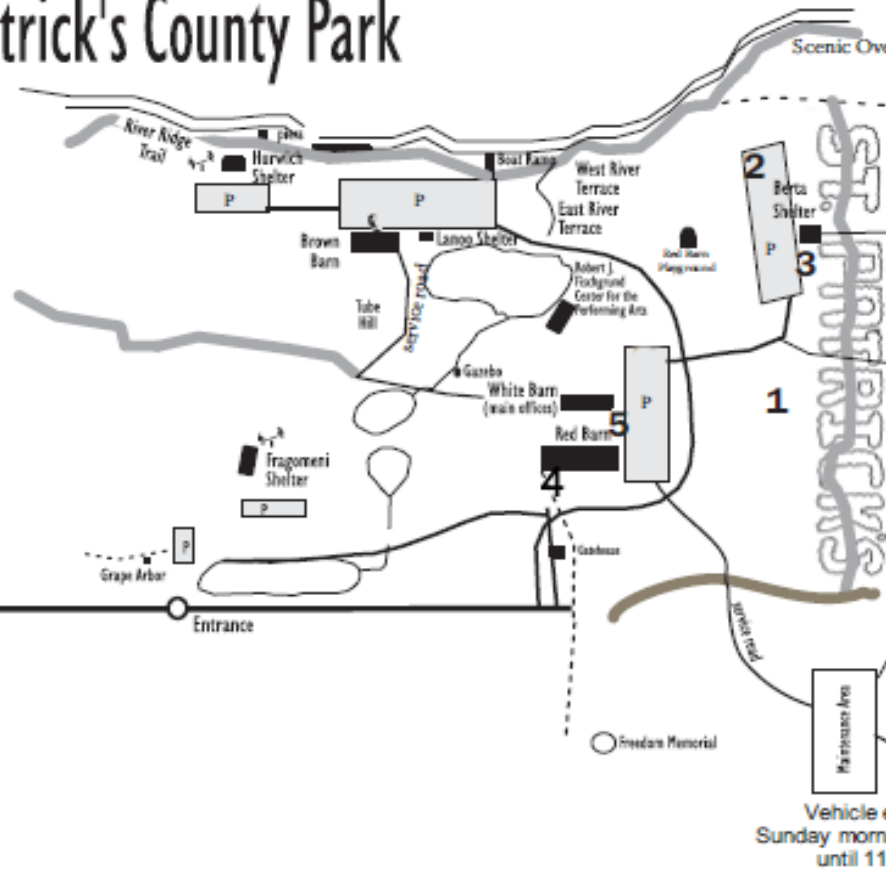

## Key

- 1 Tent Camping
- 2 RV Parking
- 3 Restrooms
- 4 SAG
- 5 Bike Racks

- Parking
  - Playground Equipment
- < to Auten Road      Laurel Road      Entrance

**Map Legend**

1 Tent Camping

2 RV Parking

3 Restrooms

4 SAG

5 Bike Racks

**Sunday June 14**

Cereal, Danish and Bagels 6:30-10:00 a.m. at tent near Red Barn.

Main park entrance and Laurel Rd will be closed to auto traffic until 11:30am. Vehicles must use the maintenance exit (then go east on State Line Rd to Kenilworth Rd south) during the event.

**Campers must have their vehicles packed and site cleared by 2pm (EDT) Sunday.**

**1) St. Patrick's County Park, 50651 Laurel Rd. South Bend, IN**

**2) On SR/933**

(several other restaurants are available near the ones listed)

Dairy Queen 52238 Us 31 N, South Bend, IN (574) 272-3220

Subway 52577 In-933, South Bend, IN (574) 277-1024