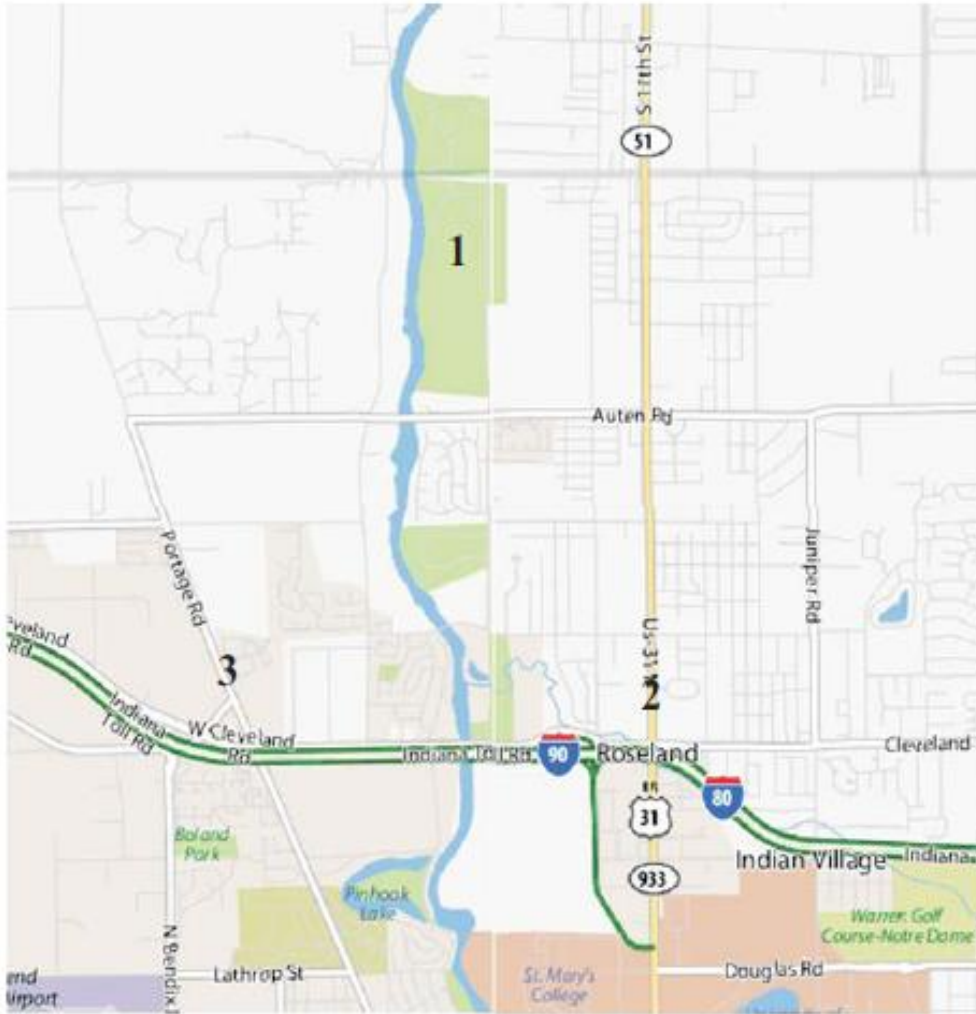

**Map Legend**

1 Tent Camping

2 RV Parking

3 Restrooms

4 SAG

5 Bike Racks

**Sunday June 14**

Cereal, Danish and Bagels 6:30-10:00 a.m. at tent near Red Barn.

Main park entrance and Laurel Rd will be closed to auto traffic until 11:30am. Vehicles must use the maintenance exit (then go east on State Line Rd to Kenilworth Rd south) during the event.

**Campers must have their vehicles packed and site cleared by 2pm (EDT) Sunday.**